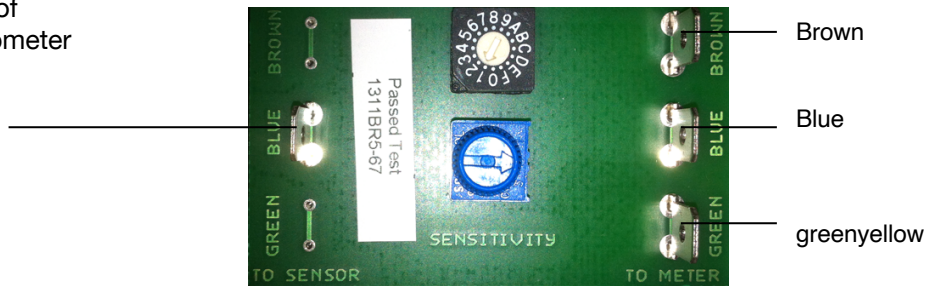

## INSTALLATION INTERFACE universal Porsche 911

Dismount the Porsche odometer

Connect the interface:

- Main justage (black switch): has to show „2“
- Detail justage (blue switch): has to show „1“

Connect  
To PIN 31B of  
Porsche odometer

Mount the interface behind the odometer. Please check, that there is no connection to other parts!